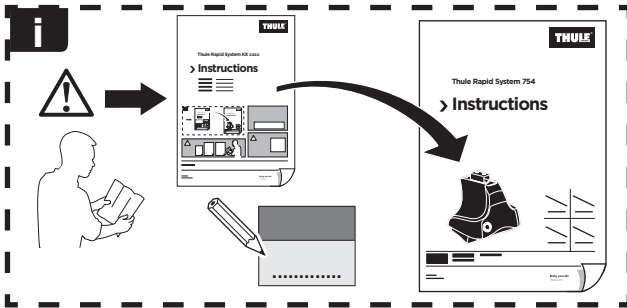

# > Instructions

**MAZDA 3**, 5-dr Hatchback, 04-08

ISO 11154-E

**141326**

C.20130117  
519-1326-01

**Bring your life**

thule.com

93 x4