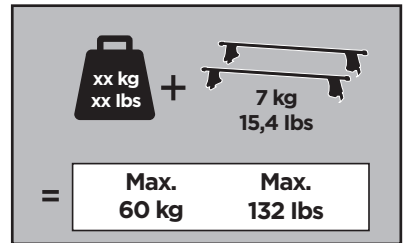

Thule Rapid System Kit 1326

> Instructions

MAZDA 3, 5-dr Hatchback, 04-08

ISO 11154-E

141326

C.20130117
519-1326-01

Bring your life

thule.com