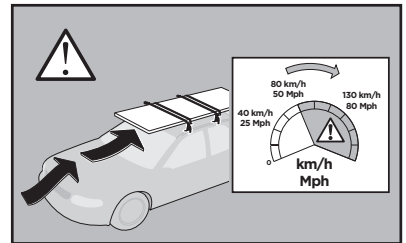

# > Instructions

**MAZDA 3**, 5-dr Hatchback, 04-08

ISO 11154-E

**141326**

C.20130117  
519-1326-01

**Bring your life**

thule.com

93 x4