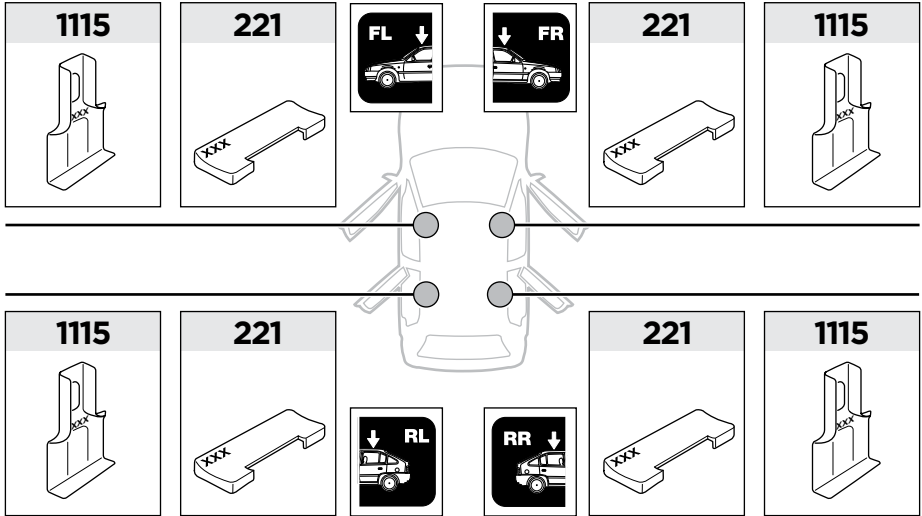

1115 x4

x1

x1

1

	X (scale)	X (mm)	X (inch)
SUZUKI Swift , 5-dr Hatchback, 05-10	22	871	34 ¹ / ₄

	Y (scale)	Y (mm)	Y (inch)
SUZUKI Swift , 5-dr Hatchback, 05-10	18,5	836	32 ⁷ / ₈

2

SUZUKI Swift, 5-dr Hatchback, 05-10

3

	W (mm)	Z (mm)	W (inch)	Z (inch)
SUZUKI Swift, 5-dr Hatchback, 05-10	270	675	10 ⁵/₈	26 ⁵/₈