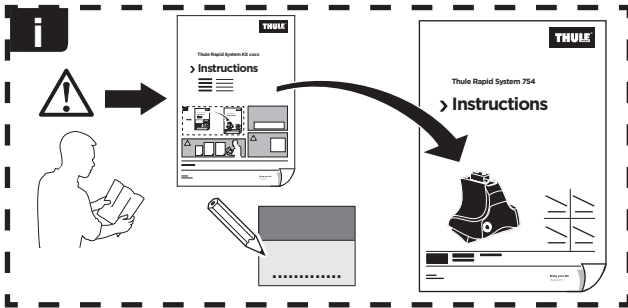

Thule Rapid System Kit 1843

> Instructions

AUDI Q2, 5-dr SUV, 17-

ISO 11154-E

141843

C.20161128
519-1843-01

Bring your life
thule.com

74 x1