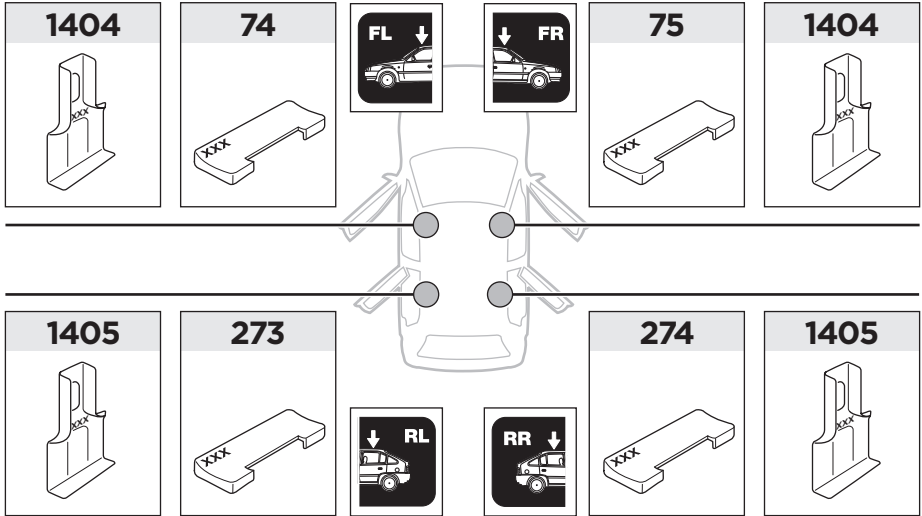

x1 273

75 x1

x1 274

x1

1404 x2

1405 x2

x1

1

	X (scale)	X (mm)	X (inch)
AUDI Q2, 5-dr SUV, 17-	36,5	1016	40

	Y (scale)	Y (mm)	Y (inch)
AUDI Q2, 5-dr SUV, 17-	31,5	966	38

2

AUDI Q2, 5-dr SUV, 17-

3

	W (mm)	Z (mm)	W (inch)	Z (inch)
AUDI Q2, 5-dr SUV, 17-	240	720	9 ½	28 ¾