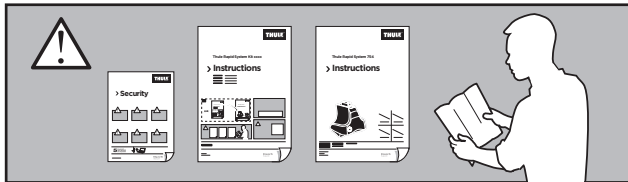

Thule Rapid System Kit 1843

> Instructions

AUDI Q2, 5-dr SUV, 17-

ISO 11154-E

141843

C.20161128
519-1843-01

Bring your life
thule.com

74 x1