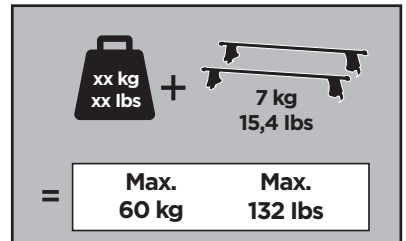

Thule Rapid System Kit 1843

> Instructions

AUDI Q2, 5-dr SUV, 17-

ISO 11154-E

141843

C.20161128
519-1843-01

Bring your life
thule.com